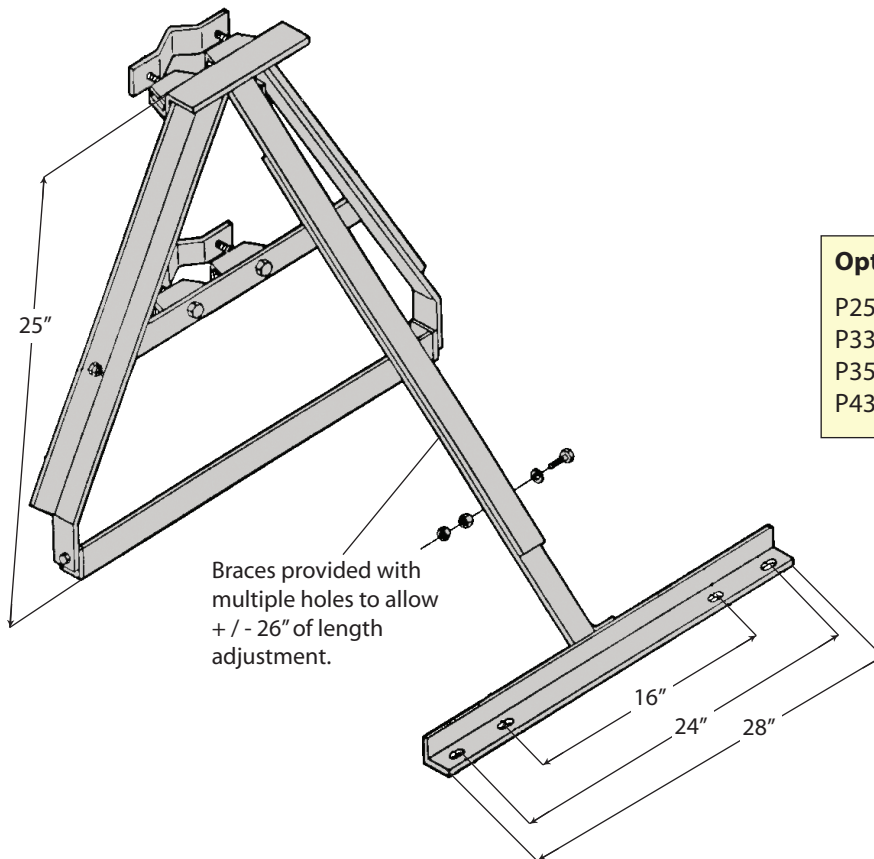

## URM

ROHN's Universal Roof Mount (URM) is capable of supporting most PCS, Cellular, and Microwave antennas. The URM adapts to various roof pitches and the fully adjustable rear-leg allows for use on a flat or up to a 12"/12" pitched roof. Installation is easy because of the quick adaptability, plus there's no need for concrete blocks. The URM is hot-dip galvanized after fabrication for corrosion protection, and can easily ship UPS.

### Optional Masts - Ordered Separately

P2530	2.88" O.D. x 0.203" wall x 30" Long
P330	3.50" O.D. x 0.216" wall x 30" Long
P3530	4.00" O.D. x 0.226" wall x 30" Long
P430	4.50" O.D. x 0.237" wall x 30" Long

#### Features:

1. URM mount can be used on a flat roof, sloped roof or over a roof peak.
2. URM mount can be used with 2.88" to 4.50" O.D. masts (order separately).
3. Bottom of mount pivots to match roof pitch.
4. Rear leg adjusts for extra length.
5. Mount base angles are pre-drilled to accept 1/2" diameter connectors.